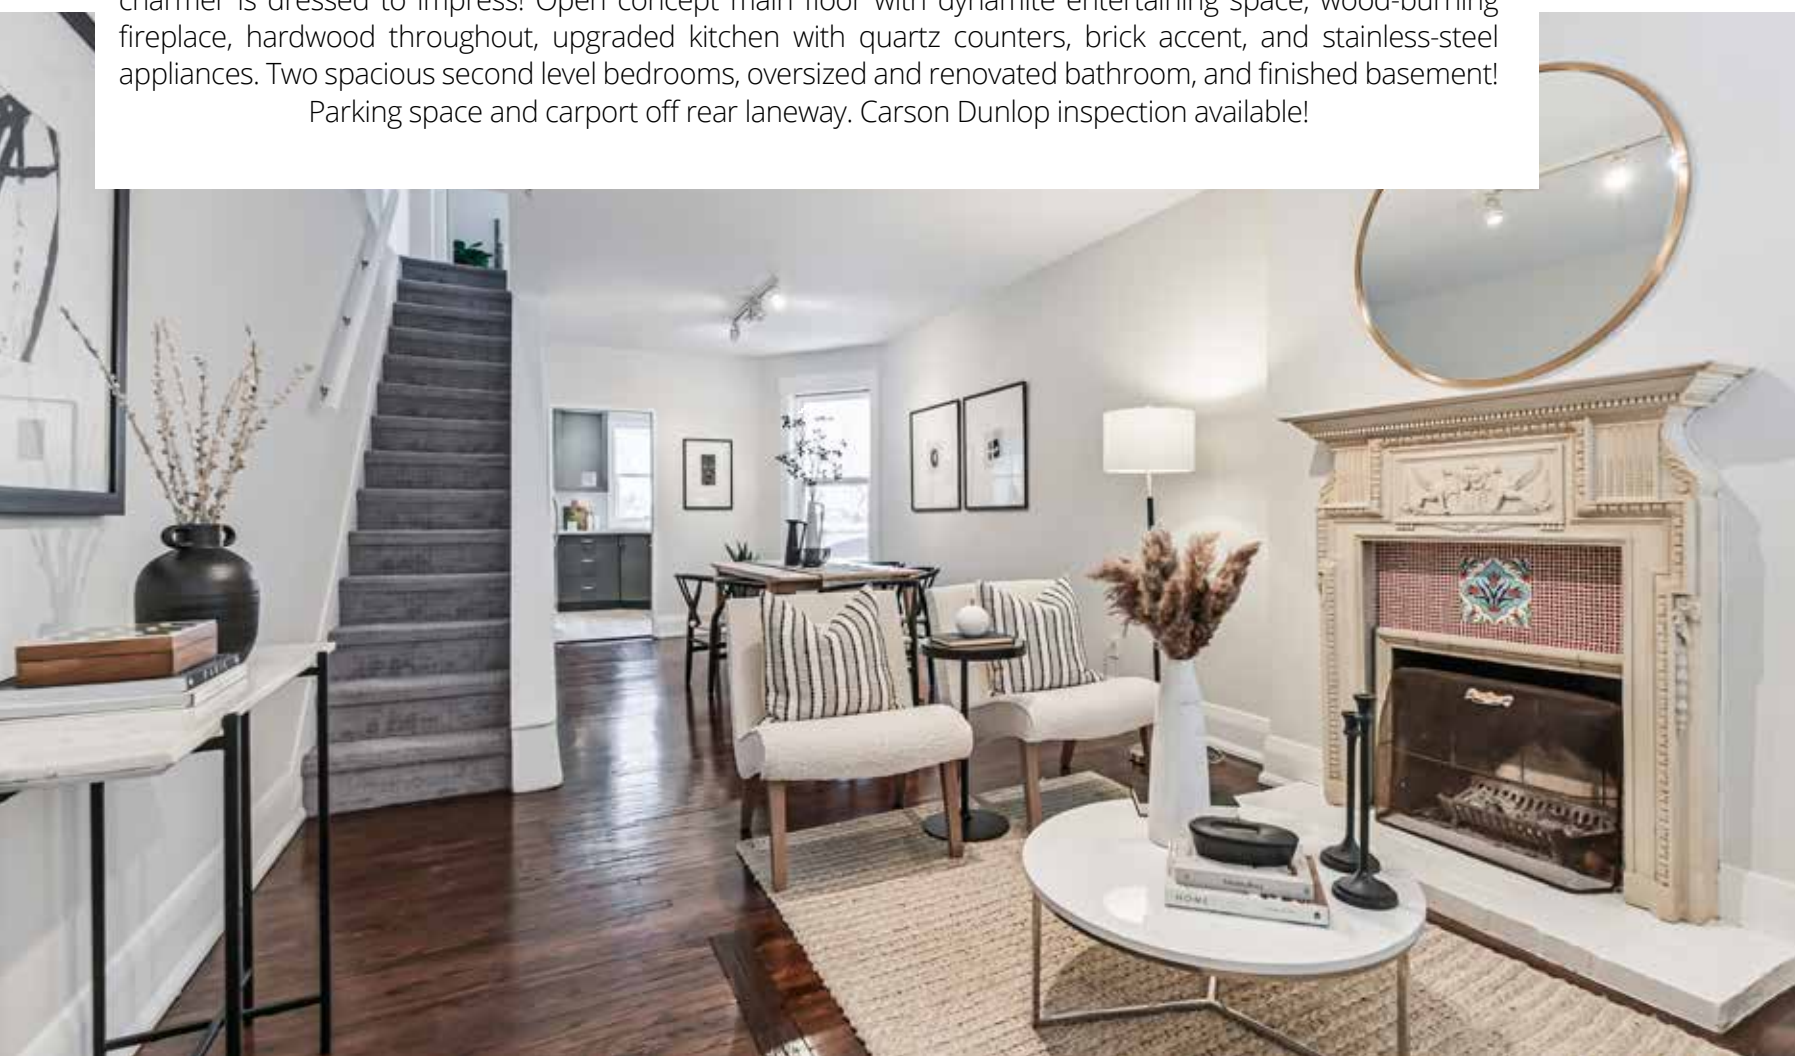

## 139 SOUDAN AVENUE

Welcome to Yonge & Eglinton! Right in the heart of Midtown, steps from vibrant Yonge Street, this starter charmer is dressed to impress! Open concept main floor with dynamite entertaining space, wood-burning fireplace, hardwood throughout, upgraded kitchen with quartz counters, brick accent, and stainless-steel appliances. Two spacious second level bedrooms, oversized and renovated bathroom, and finished basement! Parking space and carport off rear laneway. Carson Dunlop inspection available!