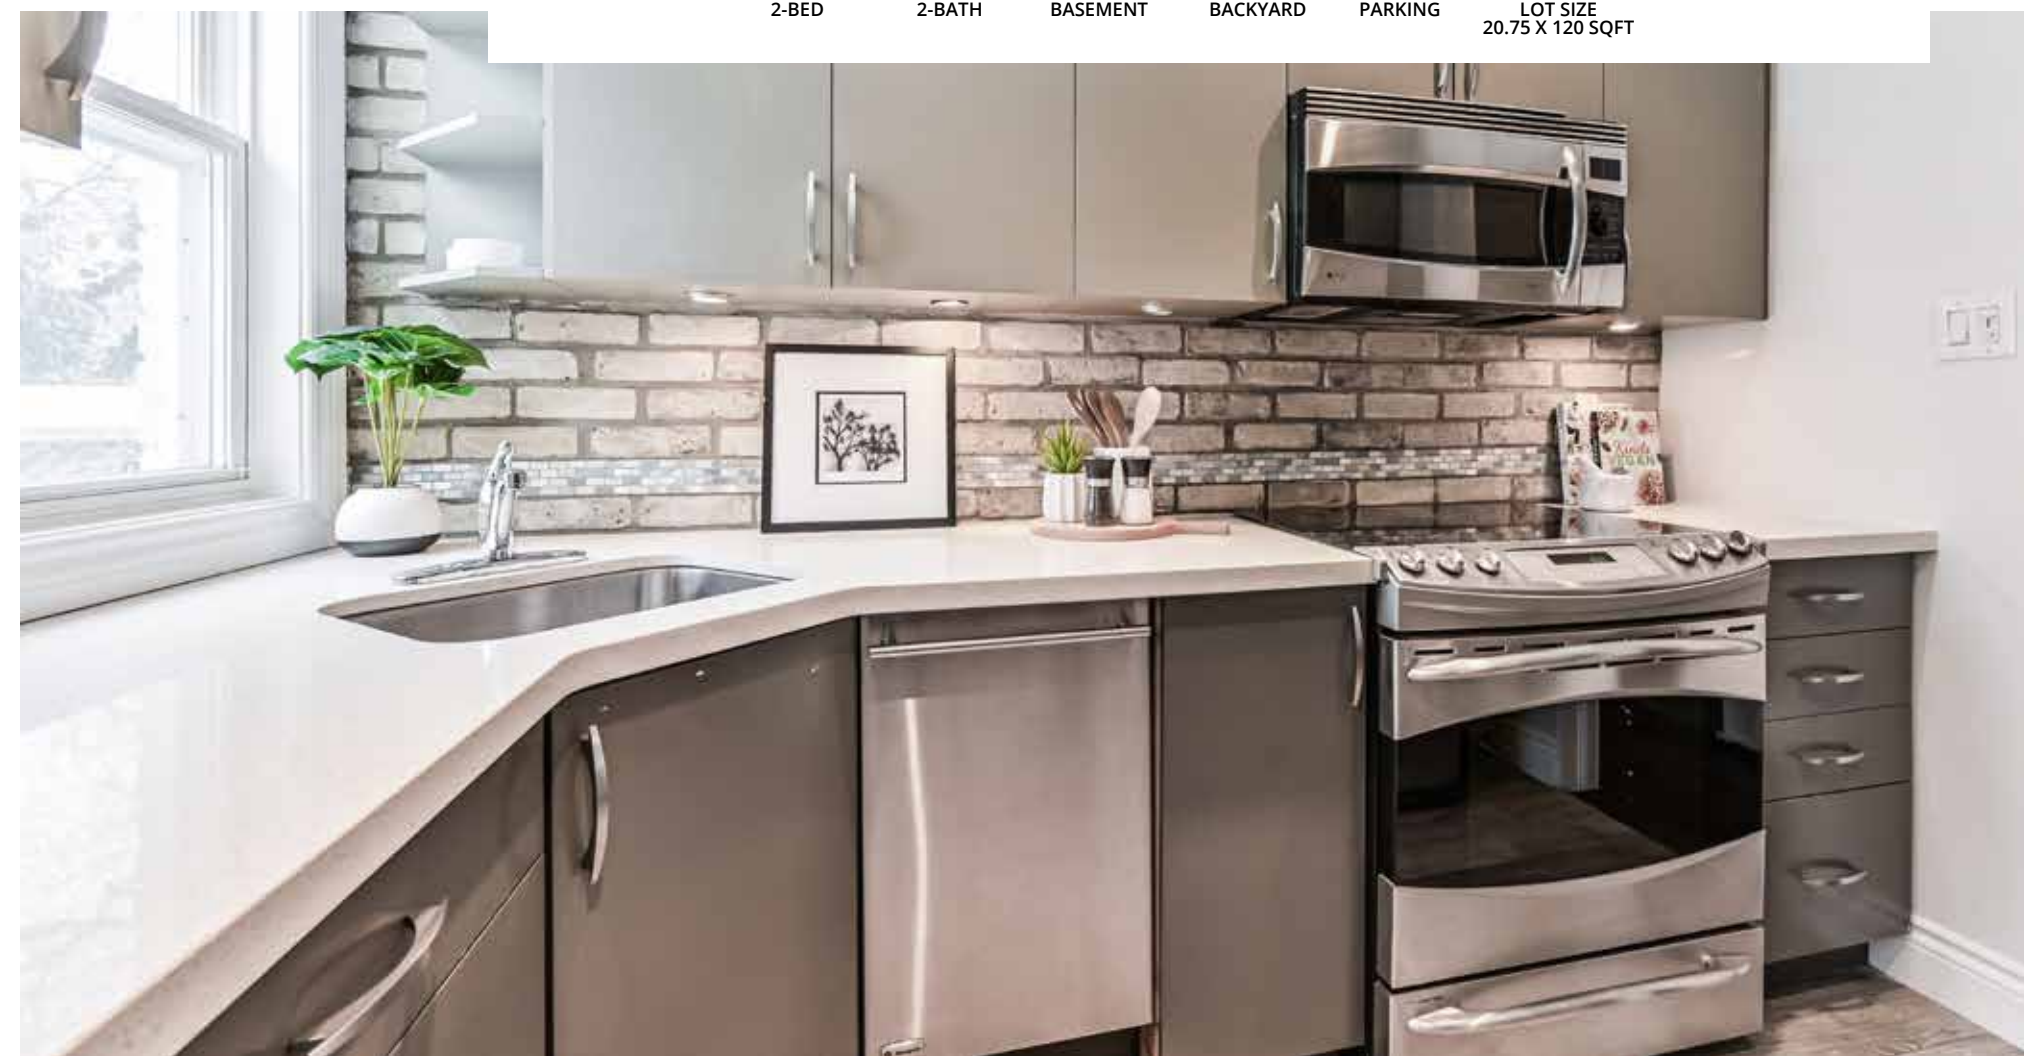

2-BED   2-BATH   BASEMENT   BACKYARD   PARKING   LOT SIZE 20.75 X 120 SQFT