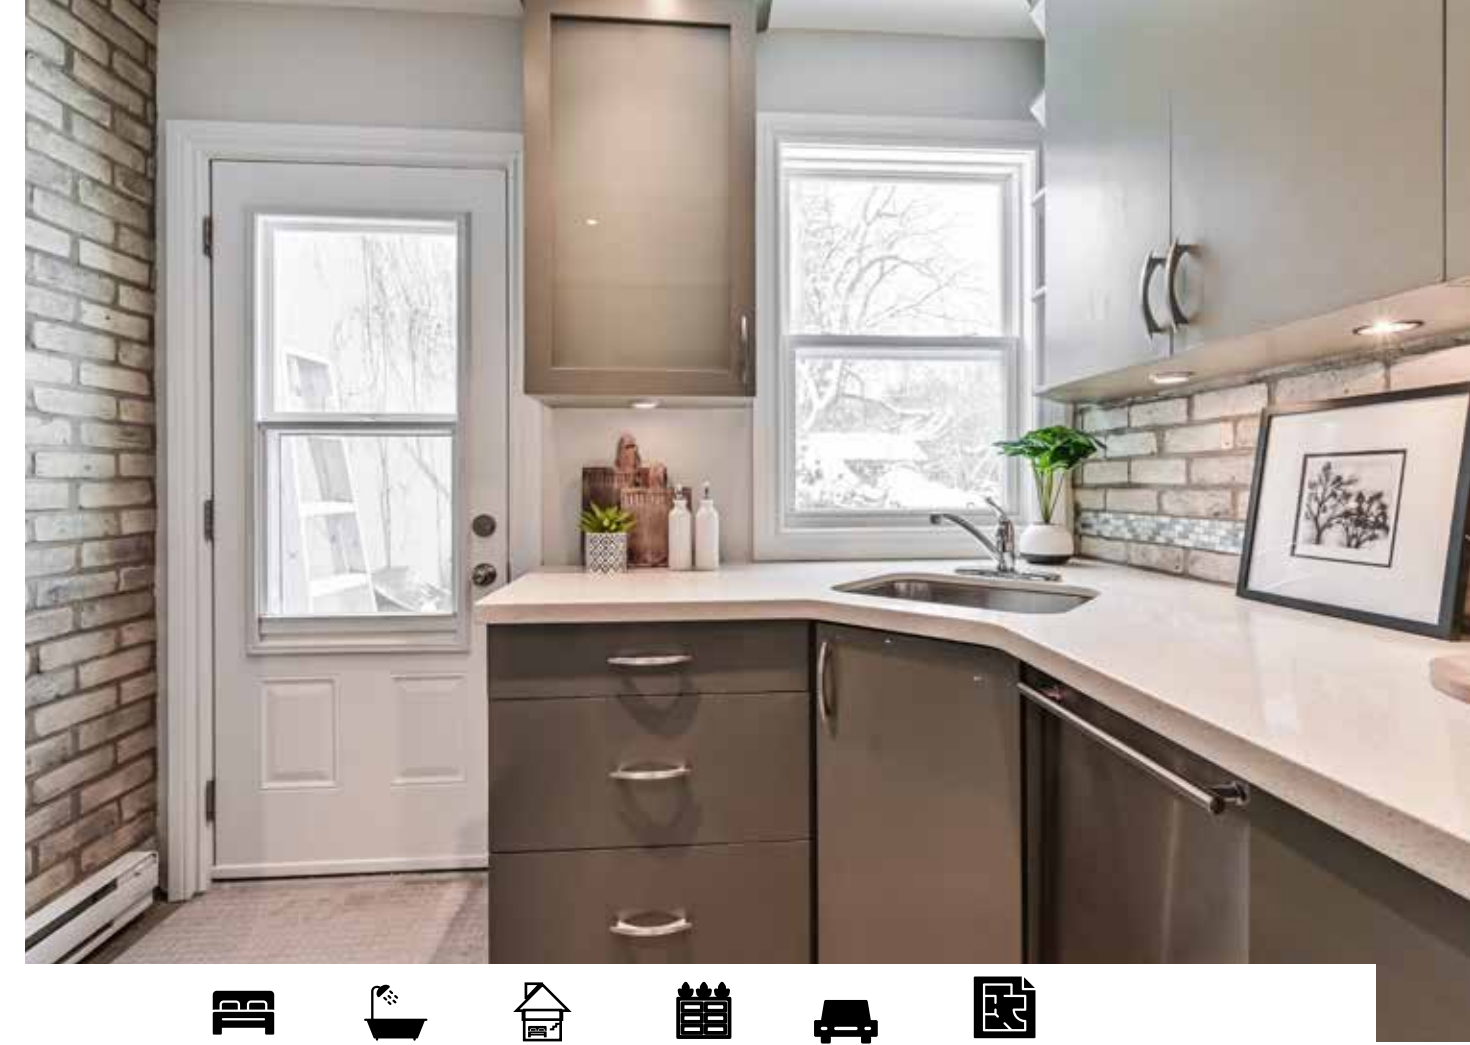

139 SOUDAN AVENUE

---

MIDTOWN

## 139 SOUDAN AVENUE

Welcome to Yonge & Eglinton! Right in the heart of Midtown, steps from vibrant Yonge Street, this starter charmer is dressed to impress! Open concept main floor with dynamite entertaining space, wood-burning fireplace, hardwood throughout, upgraded kitchen with quartz counters, brick accent, and stainless-steel appliances. Two spacious second level bedrooms, oversized and renovated bathroom, and finished basement! Parking space and carport off rear laneway. Carson Dunlop inspection available!